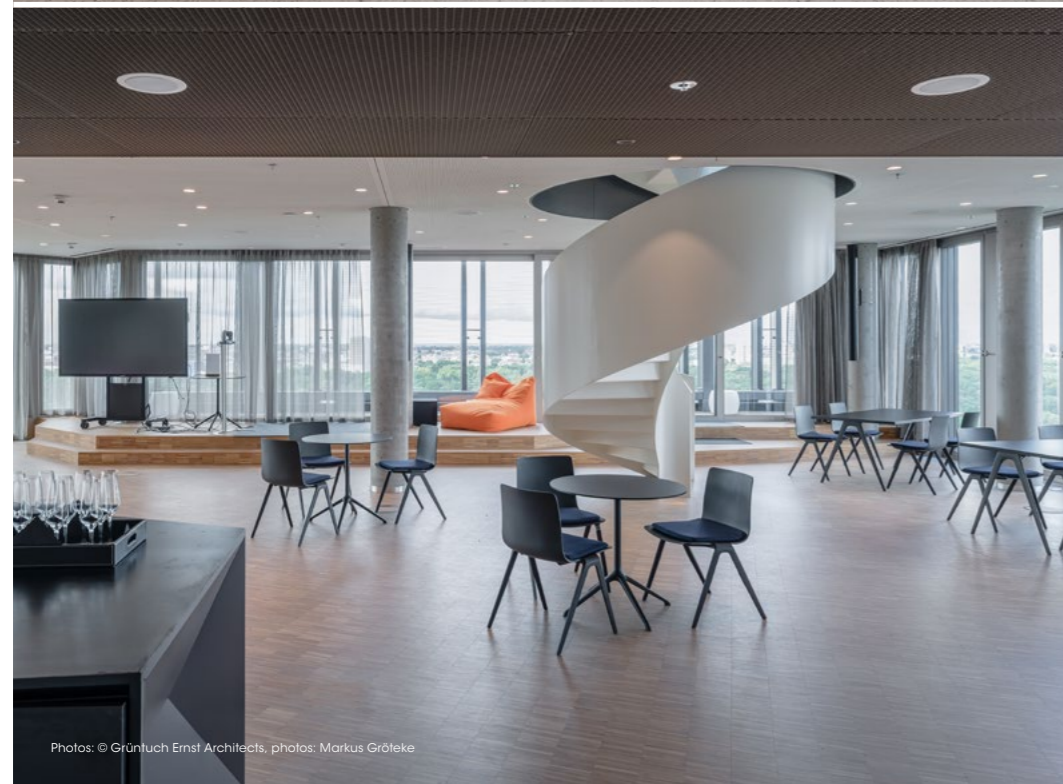

PROJECT OF THE MONTH | The Westlight, Berlin [GER]

11 21

PROJECT	The Westlight, Berlin [GER]
COMPLETION	2020
ARCHITECTS	Grüntuch Ernst Architects BDA, Berlin
PRODUCTS	Expanded metal ceiling FS4.2 RHOMBOS Colour: Pearl beige, mesh M400: 44x12x3.0x1.5 mm [approx. 520m²]
	Expanded metal ceiling FS4.5 KS RHOMBOS with cooling functionality Colour: Pearl beige, mesh M400: 44x12x3.0x1.5 mm [approx. 610 m²]
	Expanded metal ceiling S10 H RHOMBOS Colour: White, mesh M400: 44x12x3,0x1,5 mm [approx. 120m²]
	Cooling raft ceiling dur-SOLO 1.1 Colour: White, hole pattern RG-L25, special feature: Rectangular and trapezoidal panel with pillar notches [approx. 1,650m²]
	Round ceiling elements TOME0-R 200 • Aluminium, diameter: 200mm, colour: White [approx. 750m²] • Aluminium, diameter: 200mm, colour: Cover surface white and lower visible surface with mirror finish DUROPLAN A300 [approx. 120m²]
	Metal tiles S1 RHOMBOS Dimension: 600x600 mm, colour: White and light grey [approx. 890m²]

In the heart of the historical as well as modern flair of the West End of Berlin City is an eye-catchingly impressive new building: The Westlight. Its octagonal layout and its crystalline architecture showcase this building in a fascinating light when viewed from any angle. This new building provides a lot of space for companies, with a floor area of 19,500m² - divided across 15 storeys and two basement levels. The Westlight has awarded LEED Gold certification for its ecological and innovative design.

In a harmonious blend of ultimate quality standards and design, our expanded metal ceilings and their invisible substructure deliver conviction through their stylish as well as dynamic visual impact. Raft ceilings some of which are designed as cooling ceilings deliver an agreeable interior climate silently and without draughts.

Round ceiling elements define the style of the lift vestibules on all floors. A special highlight in the foyer is the mirror-finish on the visible side of the elements, capturing life in the foyer and continuously redefining that interior space.

This combination of outstanding everyday utility and a design in perfect tune with the times, The Westlight is a visually striking architectural highlight in the West End of Berlin, 'City-West'.