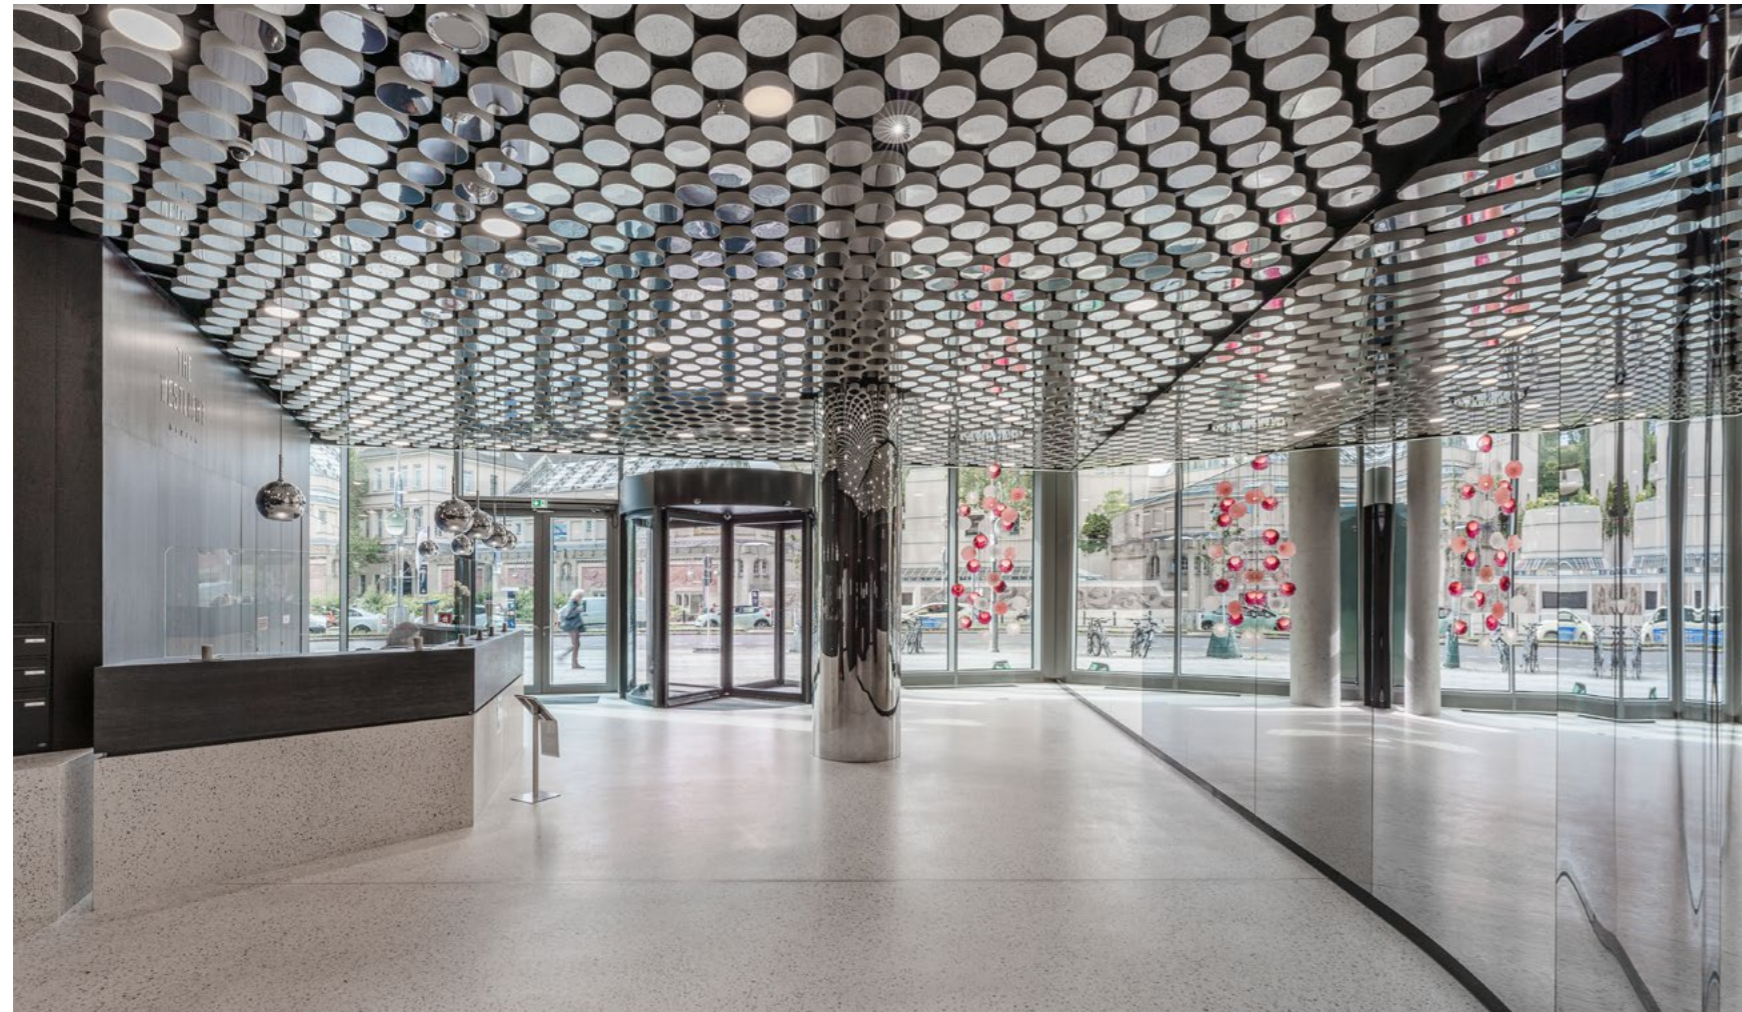

PROJECT OF THE MONTH | The Westlight, Berlin [GER]

11 21

PROJECT	The Westlight, Berlin [GER]
COMPLETION	2020
ARCHITECTS	Grüntuch Ernst Architects BDA, Berlin
PRODUCTS	Expanded metal ceiling FS4.2 RHOMBOS Colour: Pearl beige, mesh M400: 44x12x3.0x1.5 mm [approx. 520m²]
	Expanded metal ceiling FS4.5 KS RHOMBOS with cooling functionality Colour: Pearl beige, mesh M400: 44x12x3.0x1.5 mm [approx. 610 m²]
	Expanded metal ceiling S10 H RHOMBOS Colour: White, mesh M400: 44x12x3,0x1,5 mm [approx. 120m²]
	Cooling raft ceiling dur-SOLO 1.1 Colour: White, hole pattern RG-L25, special feature: Rectangular and trapezoidal panel with pillar notches [approx. 1,650m²]
	Round ceiling elements TOME0-R 200 • Aluminium, diameter: 200mm, colour: White [approx. 750m²] • Aluminium, diameter: 200mm, colour: Cover surface white and lower visible surface with mirror finish DUROPLAN A300 [approx. 120m²]
	Metal tiles S1 RHOMBOS Dimension: 600x600 mm, colour: White and light grey [approx. 890m²]

In the heart of the historical as well as modern flair of the West End of Berlin City is an eye-catchingly impressive new building: The Westlight. Its octagonal layout and its crystalline architecture showcase this building in a fascinating light when viewed from any angle. This new building provides a lot of space for companies, with a floor area of 19,500m² - divided across 15 storeys and two basement levels. The Westlight has awarded LEED Gold certification for its ecological and innovative design.

In a harmonious blend of ultimate quality standards and design, our expanded metal ceilings and their invisible substructure deliver conviction through their stylish as well as dynamic visual impact. Raft ceilings some of which are designed as cooling ceilings deliver an agreeable interior climate silently and without draughts.

Round ceiling elements define the style of the lift vestibules on all floors. A special highlight in the foyer is the mirror-finish on the visible side of the elements, capturing life in the foyer and continuously redefining that interior space.

This combination of outstanding everyday utility and a design in perfect tune with the times, The Westlight is a visually striking architectural highlight in the West End of Berlin, 'City-West'.