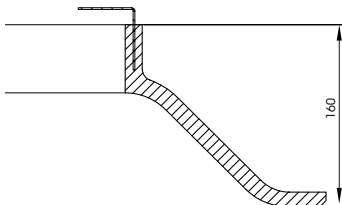

Installation kit for surface mounting

- N°: 15-LUM-R-S02

> LUM-R0600, LUM-R0900, LUM-R1200