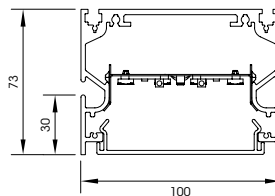

GST 15i5 [optional]

Coding colour: pastel blue

Profile | L = max. 6000mm

Cover | L = max. 4000mm

OMEGA 100

OMEGA 100E

Other lengths: on request

LED