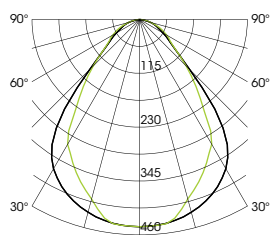

Cover microprismatic clear [MPC]