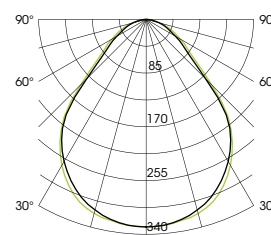

Cover microprismatic with diffuser [MPD]