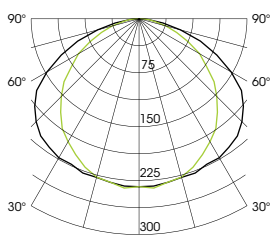

Cover PMMA diffuse [D]