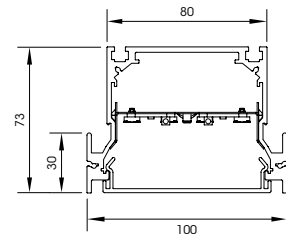

GST 15i5 [optional]

Coding colour: pastel blue

Profile | L = max. 6000mm

Cover | L = max. 4000mm

OMEGA 100

OMEGA 100E

Other lengths: on request

LED