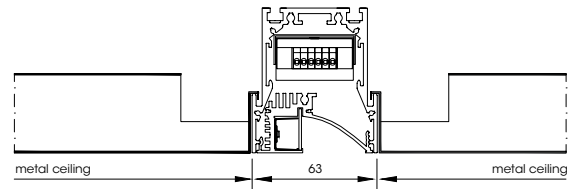

Finish

- Anodised aluminium
- RAL powder coated

- 230V/50Hz
- Efficiency - 80lm/W
- Not dimmable or dimmable DALI
- Driver inside
- Wieland plug-in system GST 15i3/-5

Symmetrical single luminaires:

L = 574, 854, 1 134, 1 414 mm

Wallwasher:

L = 610, 910, 1 110, 1 410 mm

Light strip:

Profile | max. L = 6000 mm

Cover | max. L = 3000 mm

Other lengths: on request
Not dimmable: on request

Symmetrical

3000K, 4240lm/m
4000K, 4460lm/m

Wallwasher

3000K, 1560lm/m
4000K, 1700lm/m

LED

Symmetrical single luminaires:

Cover PMMA satinée, DALI

574mm · 30W/m · 3000K N°: OM63574-30D3-201
574mm · 30W/m · 4000K N°: OM63574-30D4-201
854mm · 30W/m · 3000K N°: OM63854-30D3-201
854mm · 30W/m · 4000K N°: OM63854-30D4-201
1134mm · 30W/m · 3000K N°: OM631K1-30D3-201
1134mm · 30W/m · 4000K N°: OM631K1-30D4-201
1414mm · 30W/m · 3000K N°: OM631K4-30D3-201
1414mm · 30W/m · 4000K N°: OM631K4-30D4-201

LED

Single luminaires Wallwasher,

DALI

610mm · 20W/m · 3000K N°: OM63610-20A3-201
610mm · 20W/m · 4000K N°: OM63610-20A4-201
910mm · 20W/m · 3000K N°: OM63910-20A3-201
910mm · 20W/m · 4000K N°: OM63910-20A4-201
1110mm · 20W/m · 3000K N°: OM631K1-20A3-201
1110mm · 20W/m · 4000K N°: OM631K1-20A4-201
1410mm · 20W/m · 3000K N°: OM631K4-20A3-201
1410mm · 20W/m · 4000K N°: OM631K4-20A4-201