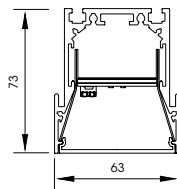

### Symmetrical single luminaires:

L = 574, 854, 1 134, 1 414 mm

### Wallwasher:

L = 610, 910, 1 110, 1 410 mm

### Light strip:

Profile | max. L = 6000 mm

Cover | max. L = 3000 mm

**Other lengths:** on request  
**Not dimmable:** on request