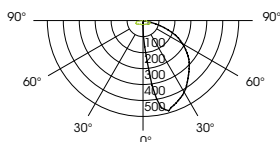

Wallwasher