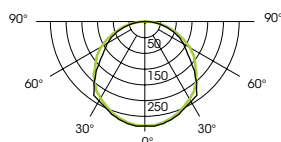

Cover PMMA satinée